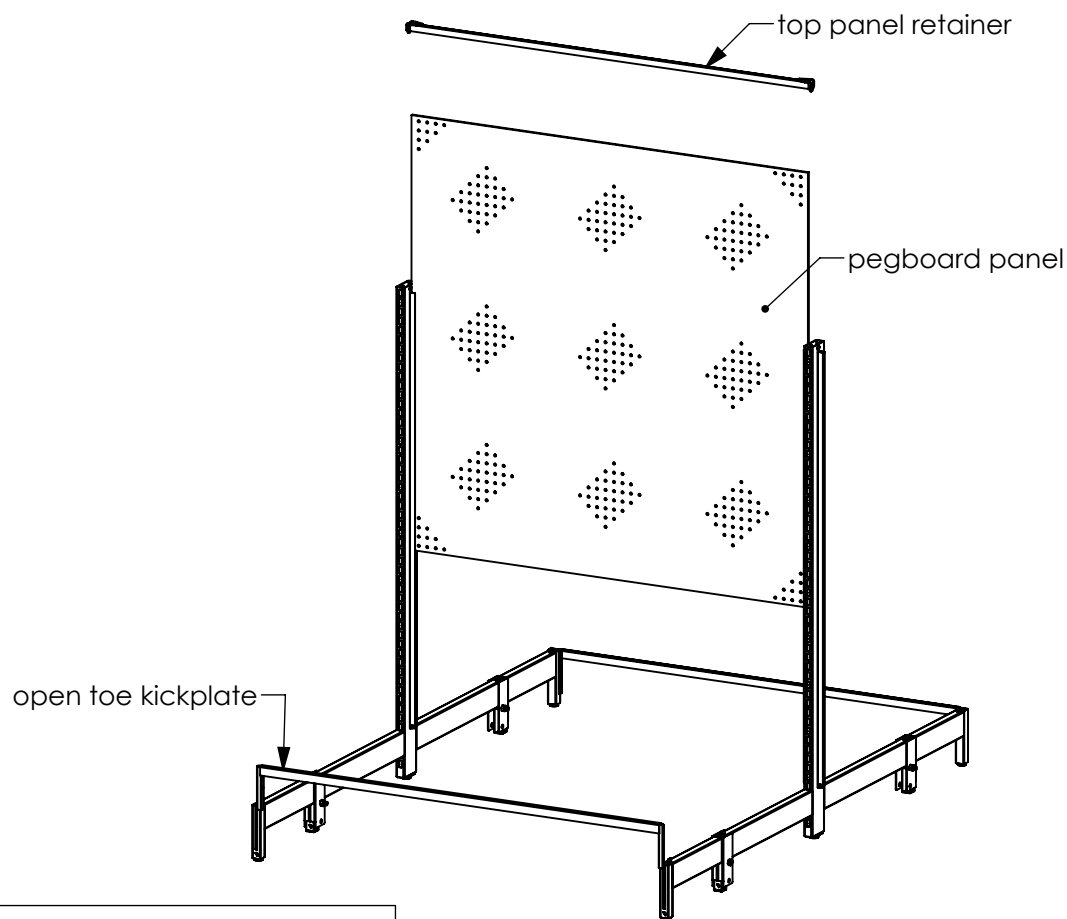

Walmart Part #: 100715155
100715156

Walmart Description:
FULL GONDOLA STR PR APPLIANCE 7254
FULL GONDOLA AO PR APPLIANCE 7254

Scan the QR code or visit
www.ladarling.com/Appliance-Gondola/
for the digital copy of the instruction sheets.

Step 1: Connect baseleg extenders to upright baselegs. Secure each with nut and bolt as shown below.

Step 2: Starting with one end upright and one intermediate upright, connect uprights by sliding open toe kickplates into notches on baseleg extenders. Continue for length of run, with last upright being an end upright.

Step 3: Lower pegboard panels in channels between uprights. Connect uprights with top panel retainers over panels, and drive top panel retainer ends onto uprights with a mallet until they lock into uprights.

Step 4: Tilt decks to insert hooks into bottom slot on uprights. Ensure that decks rest flat on the baselegs and between baseleg "flags".