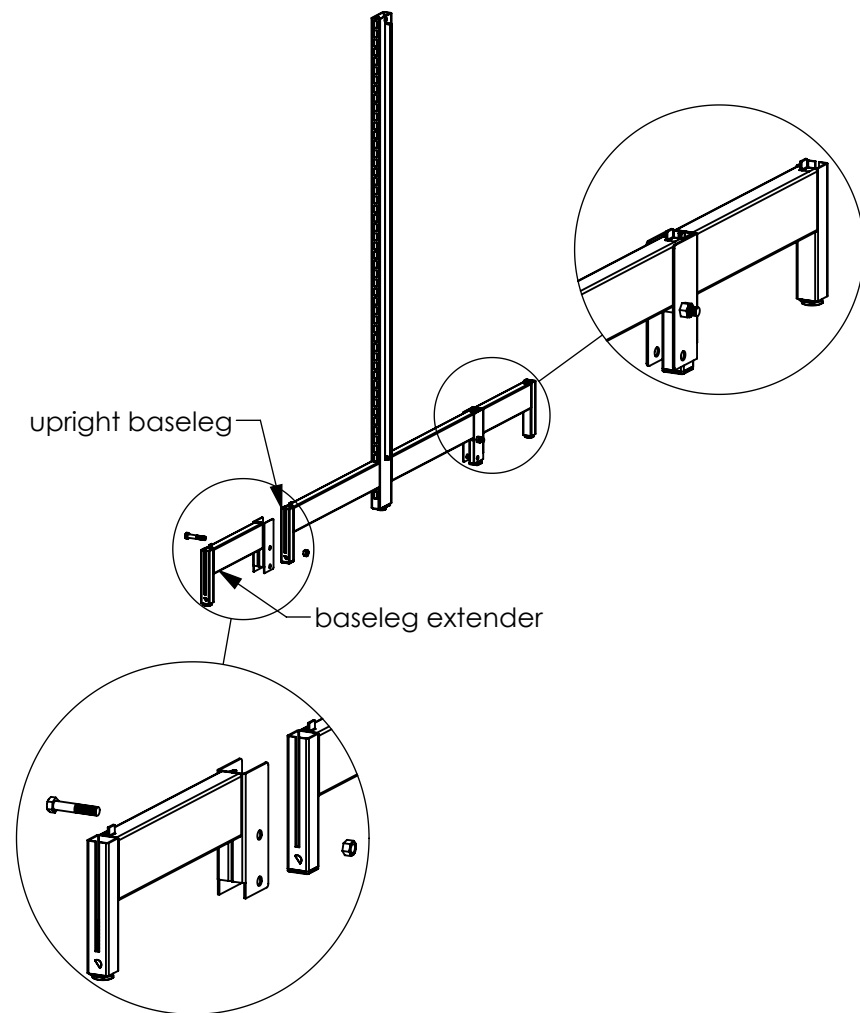

Walmart Part #: 100715155
100715156

Walmart Description:
FULL GONDOLA STR PR APPLIANCE 7254
FULL GONDOLA AO PR APPLIANCE 7254

Scan the QR code or visit
www.ladarling.com/Appliance-Gondola/
for the digital copy of the instruction sheets.

Step 1: Connect baseleg extenders to upright baselegs. Secure each with nut and bolt as shown below.

Step 2: Starting with one end upright and one intermediate upright, connect uprights by sliding open toe kickplates into notches on baseleg extenders. Continue for length of run, with last upright being an end upright.

Step 3: Lower pegboard panels in channels between uprights. Connect uprights with top panel retainers over panels, and drive top panel retainer ends onto uprights with a mallet until they lock into uprights.

Step 4: Tilt decks to insert hooks into bottom slot on uprights. Ensure that decks rest flat on the baselegs and between baseleg "flags".