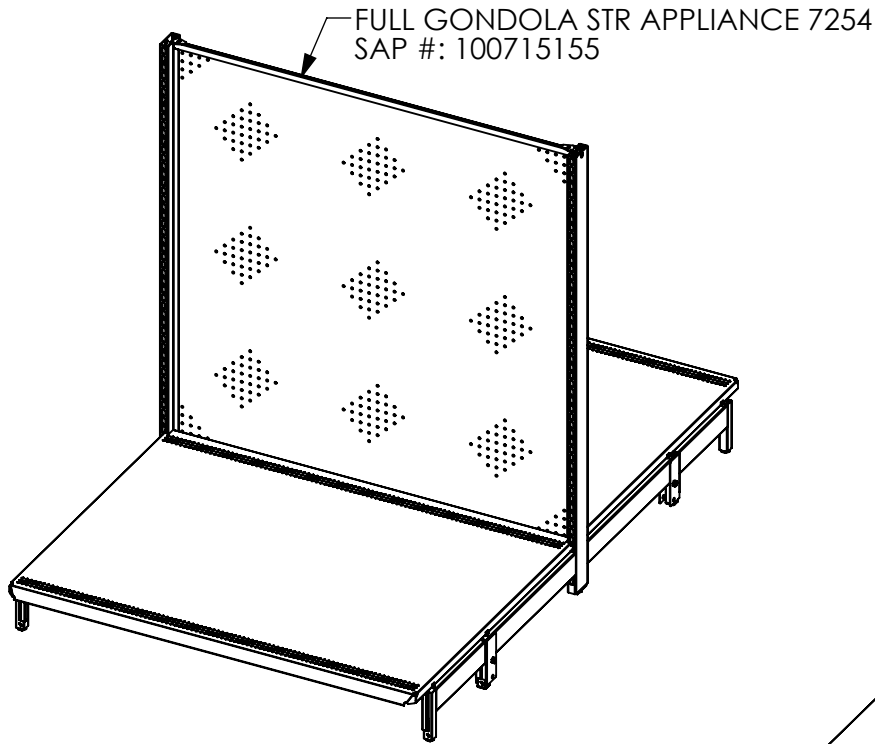

Walmart Part #: 100715155
100715156

Walmart Description:
FULL GONDOLA STR PR APPLIANCE 7254
FULL GONDOLA AO PR APPLIANCE 7254

Scan the QR code or visit
www.ladarling.com/Appliance-Gondola/
for the digital copy of the instruction sheets.

Step 1: Connect baseleg extenders to upright baselegs. Secure each with nut and bolt as shown below.

Step 2: Starting with one end upright and one intermediate upright, connect uprights by sliding open toe kickplates into notches on baseleg extenders. Continue for length of run, with last upright being an end upright.